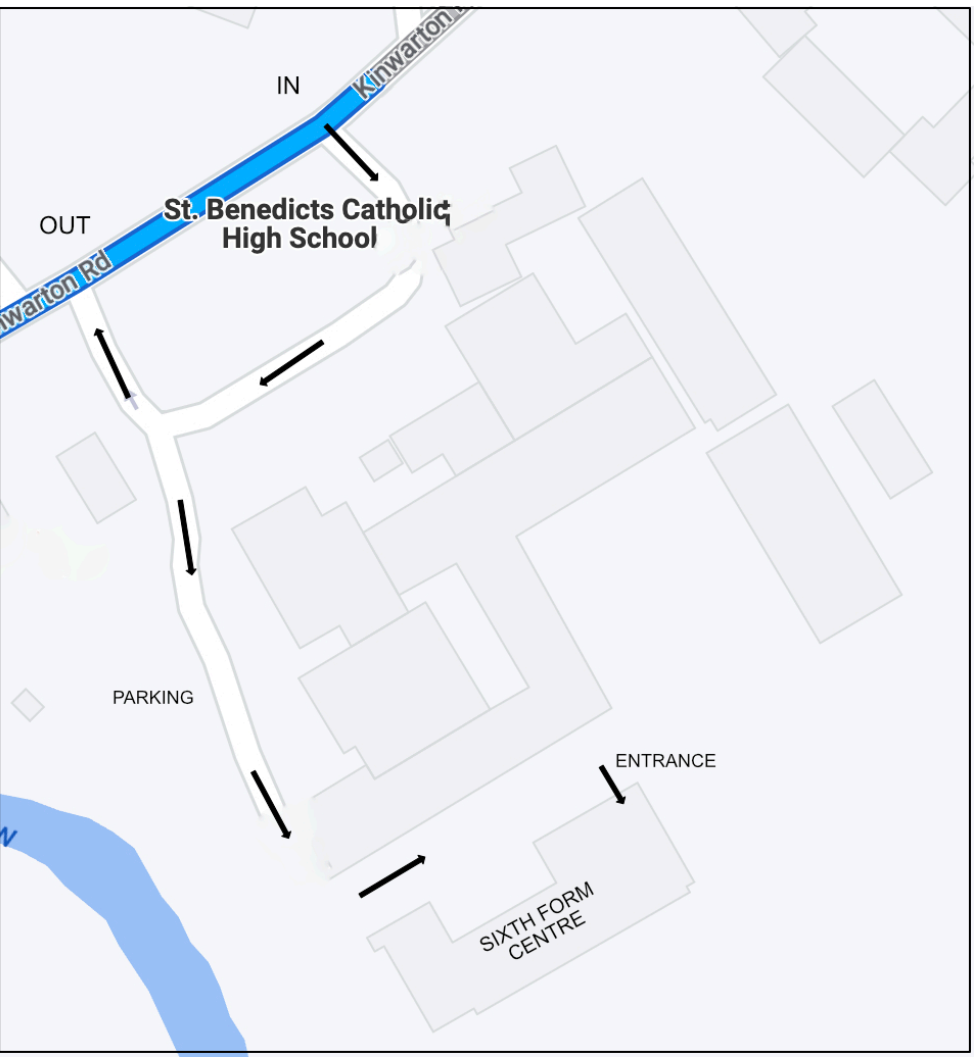

St. Benedicts Catholic High Sc...

Kinwarton Rd, Alcester B49 6PX

2.9 ★★☆☆☆ 29 reviews

[View larger map](#)

[Directions](#)

Google

IN

Kinwarton Rd

OUT

St. Benedict's Catholic High School

Warton Rd

PARKING

ENTRANCE

SIXTH FORM CENTRE