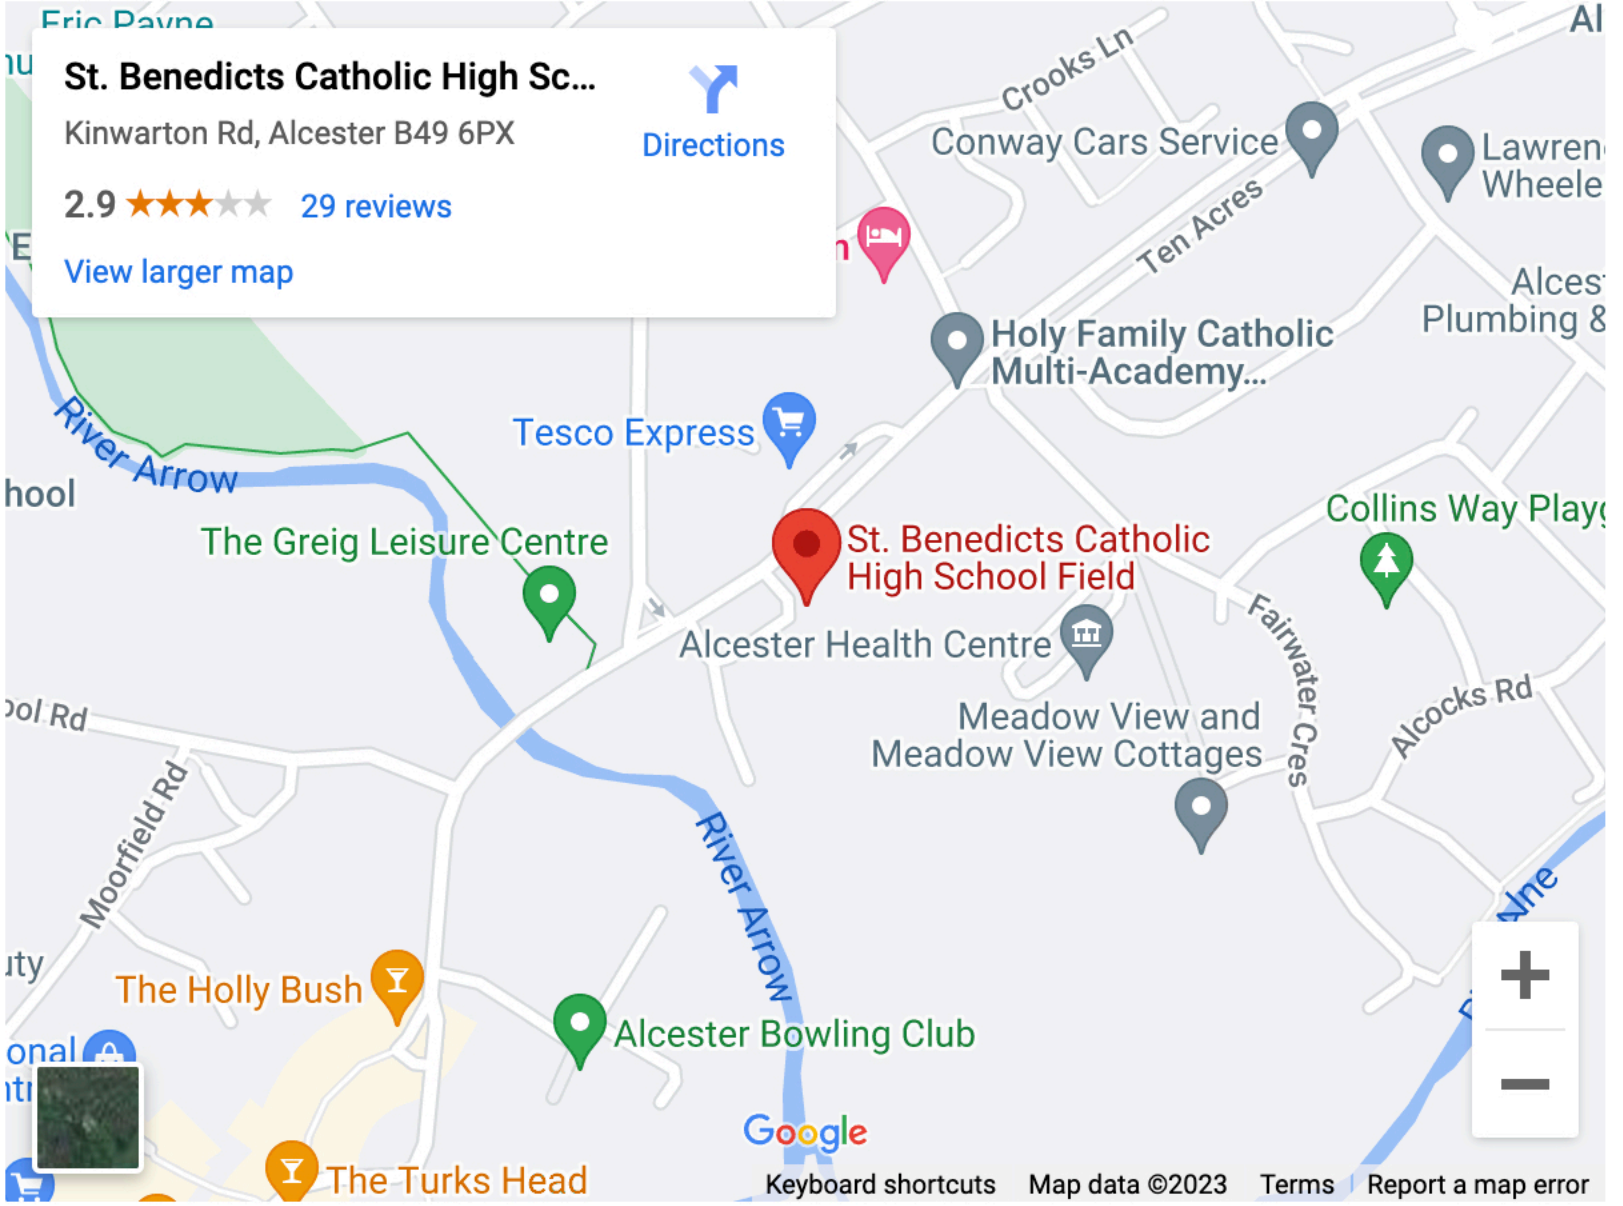

St. Benedicts Catholic High Sc...

Kinwarton Rd, Alcester B49 6PX

2.9 ★★☆☆☆ 29 reviews

[View larger map](#)

[Directions](#)

Google

IN

Kinwarton Rd

OUT

St. Benedict's Catholic High School

Warton Rd

PARKING

ENTRANCE

SIXTH FORM CENTRE